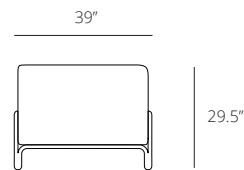

Warranty

3 years*