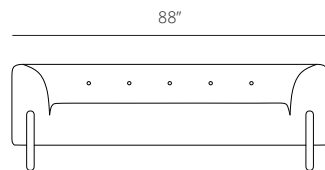

Warranty

3 years*

UPHOLSTERY / WOOD LEGS

POWDER PINK / NATURAL OAK

RUST / WALNUT

UPHOLSTERY / WOOD LEGS

SPRUCE / WALNUT

SLATE / WALNUT